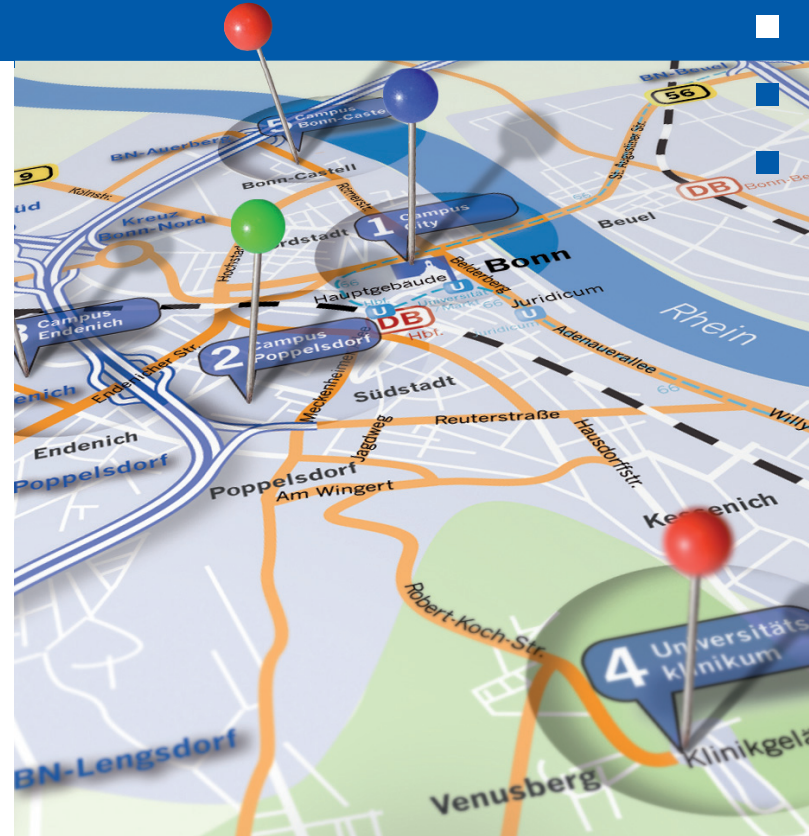

With your own vehicle from

Frankfurt/Hannover/Ruhrgebiet

- → A 3 to **Autobahnkreuz Bonn/Siegburg**
- → A 560 to **Autobahnreieck St. Augustin**
- → A 59 to **Exit Bad Godesberg**
- → A 562 to **Exit Bonn-Bad Godesberg**
- → **Follow B9** towards the city center

By train

Via **Bonn Central Station**
(Hauptbahnhof, Hbf)

- → Continue by bus, tram or on foot

By plane

via **Cologne/Bonn Airport**

- → From Terminal 2: **Express bus SB 60 "Airport Express"** to Bonn Central Station (Hauptbahnhof)

On the left bank of the Rhine, coming from the south

- → A 61 to **Autobahnkreuz Meckenheim**
- → A 565 towards Bonn to the **Poppelsdorf Exit** then towards **B9**

On the left bank of the Rhine, coming from the north

- → A 555 towards Bonn to **Autobahnkreuz Bonn-Nord**
- → A 565 towards **Bonn to the Poppelsdorf Exit**
- → Continue towards **B9**

Via the **Siegburg/Bonn ICE station**

- → Take **tram line 66 "Telekom Express"** towards Bad Honnef (travel time to Bonn Central Station: 25 minutes)

Via **Frankfurt Airport**

- → ICE train connection towards **Cologne** via **Siegburg/Bonn**, then take tram line **66 "Telekom Express"**
- → or travel to **Cologne Central Station** (Köln Hbf) and continue with regional trains to **Bonn Central Station** (Bonn Hbf)